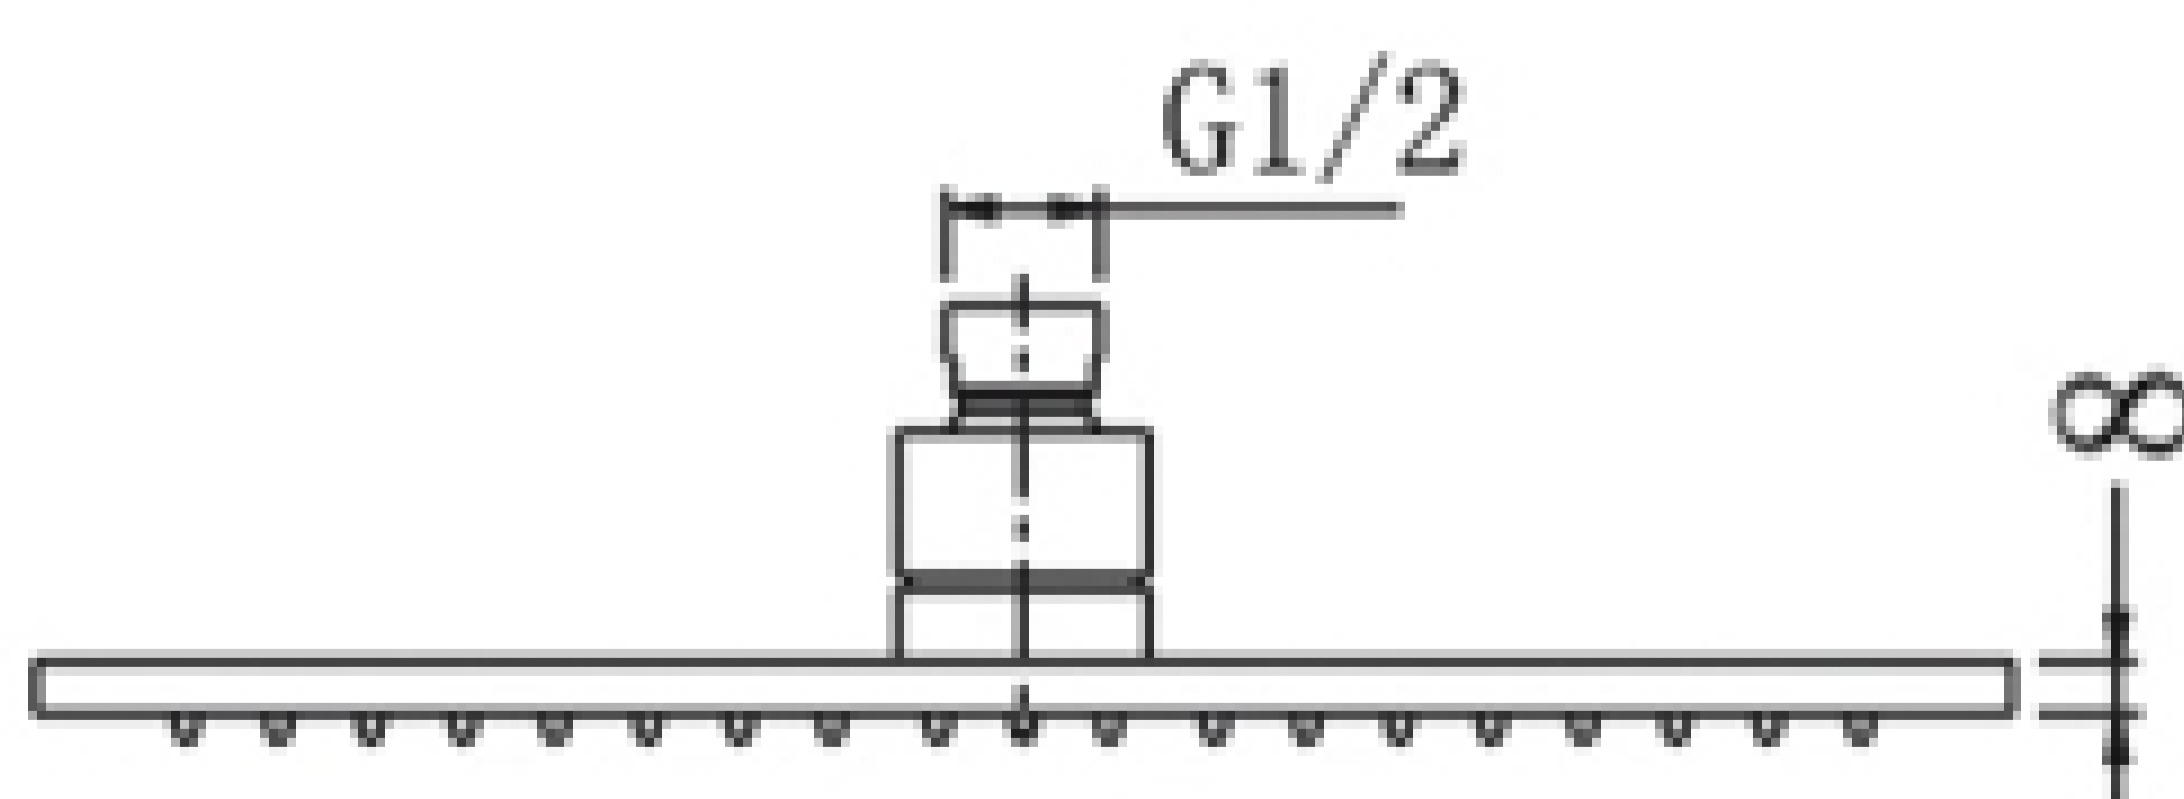

Brass Shower Head

Product Code : 4007

Technical Drawing

All dimension are in **mm**